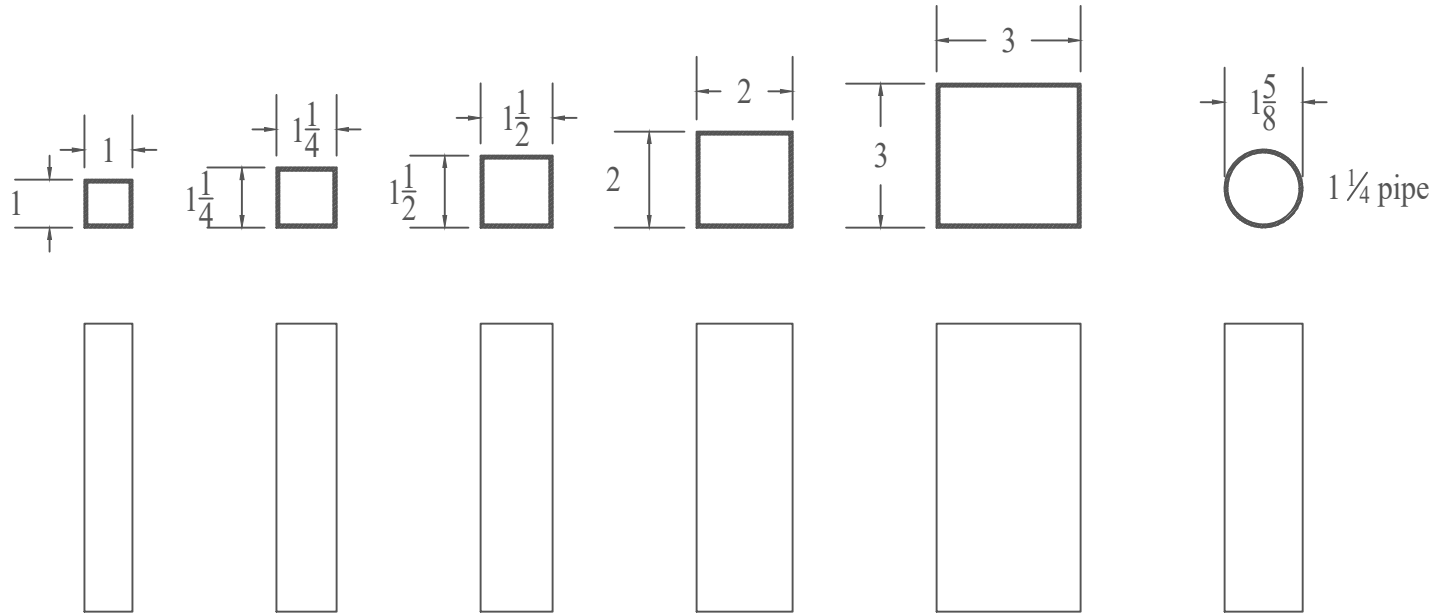

### Square tube examples

Rail post samples: They are available as shown and as solid shapes.  
All square shapes are available as hammered also.

<h1>KERVIN'S CUSTOM IRONWORKS</h1>		
DATE: 2-5-18	PROJECT NAME: Rail terminology	
DRAWING DESCRIPTION: Rail post options		
DRAWN BY: GJK CHECKED BY:		
DWG # 1 of 3	REV. 1	